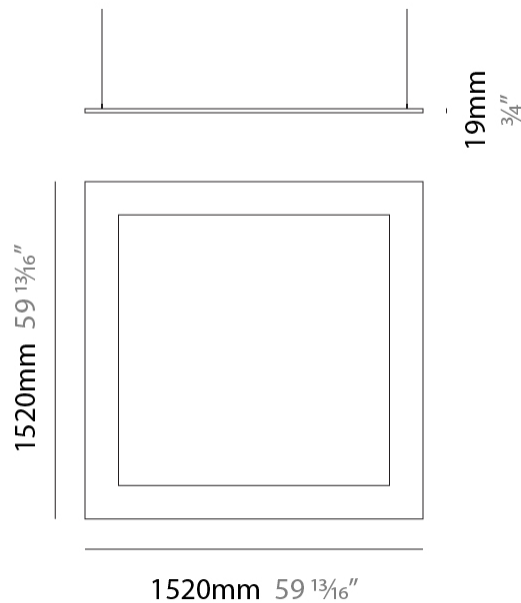

PROJECT _____
TYPE _____
SPECIFIER _____
QUANTITY _____
DATE _____

1. To build a product code in our configurator select the specify button on the base model # product page
2. To build a manual product code on this datasheet choose from the options listed below in blue font and add the suffix to the base model #

GENERAL

Series: Infinite Frame
Partner: Ivela
Division: Architectural
Installation: Suspension
Product Type: Panels
Mounting Location: Ceiling
Light Distribution: Direct

PHYSICAL

Shape: Square
Length (mm): 1520
Length (in): 59 ¹³/₁₆
Width (mm): 1520
Width (in): 59 ¹³/₁₆
Height (mm): 19
Height (in): 3/4
Max. Overall Height (mm): 2019
Max. Overall Height (in): 79 1/2
Diffuser: PMMA - Opal
Fixture Finish: WHI / BLK / GLD
Fixture Material: Aluminum
Cable Details: 2,000mm / 78 3/4" - Transparent Cable

ELECTRICAL

Lamp Type: LED
Input Wattage (W): 120
Total Output Wattage (W): 102
Dimming: Tri-Mode (Non-Dimming and Phase Dimming (120Vac only) and 0-10V Dimming)
Driver Included: No
Driver Location: Remote
Driver Type: Constant Voltage - Universal
Driver Class: Class 2
Housing: ENCP 5/6/8
Input Voltage (V): 120 - 277
Output Voltage (V): 24

LED

Color Temperature (°K): 2700 / 3000 / 4000
Max. Delivered Lumen (lm): 7200 / 7500 / 79550
Nominal Lumen (lm): 14400 / 15000 / 15900
CRI: >93 CRI
Lamp Life (hrs): 50000

OPTICAL

RATINGS AND CERTIFICATIONS

Certified By: CSA Certified to UL and CSA Standards
IP rating: IP20